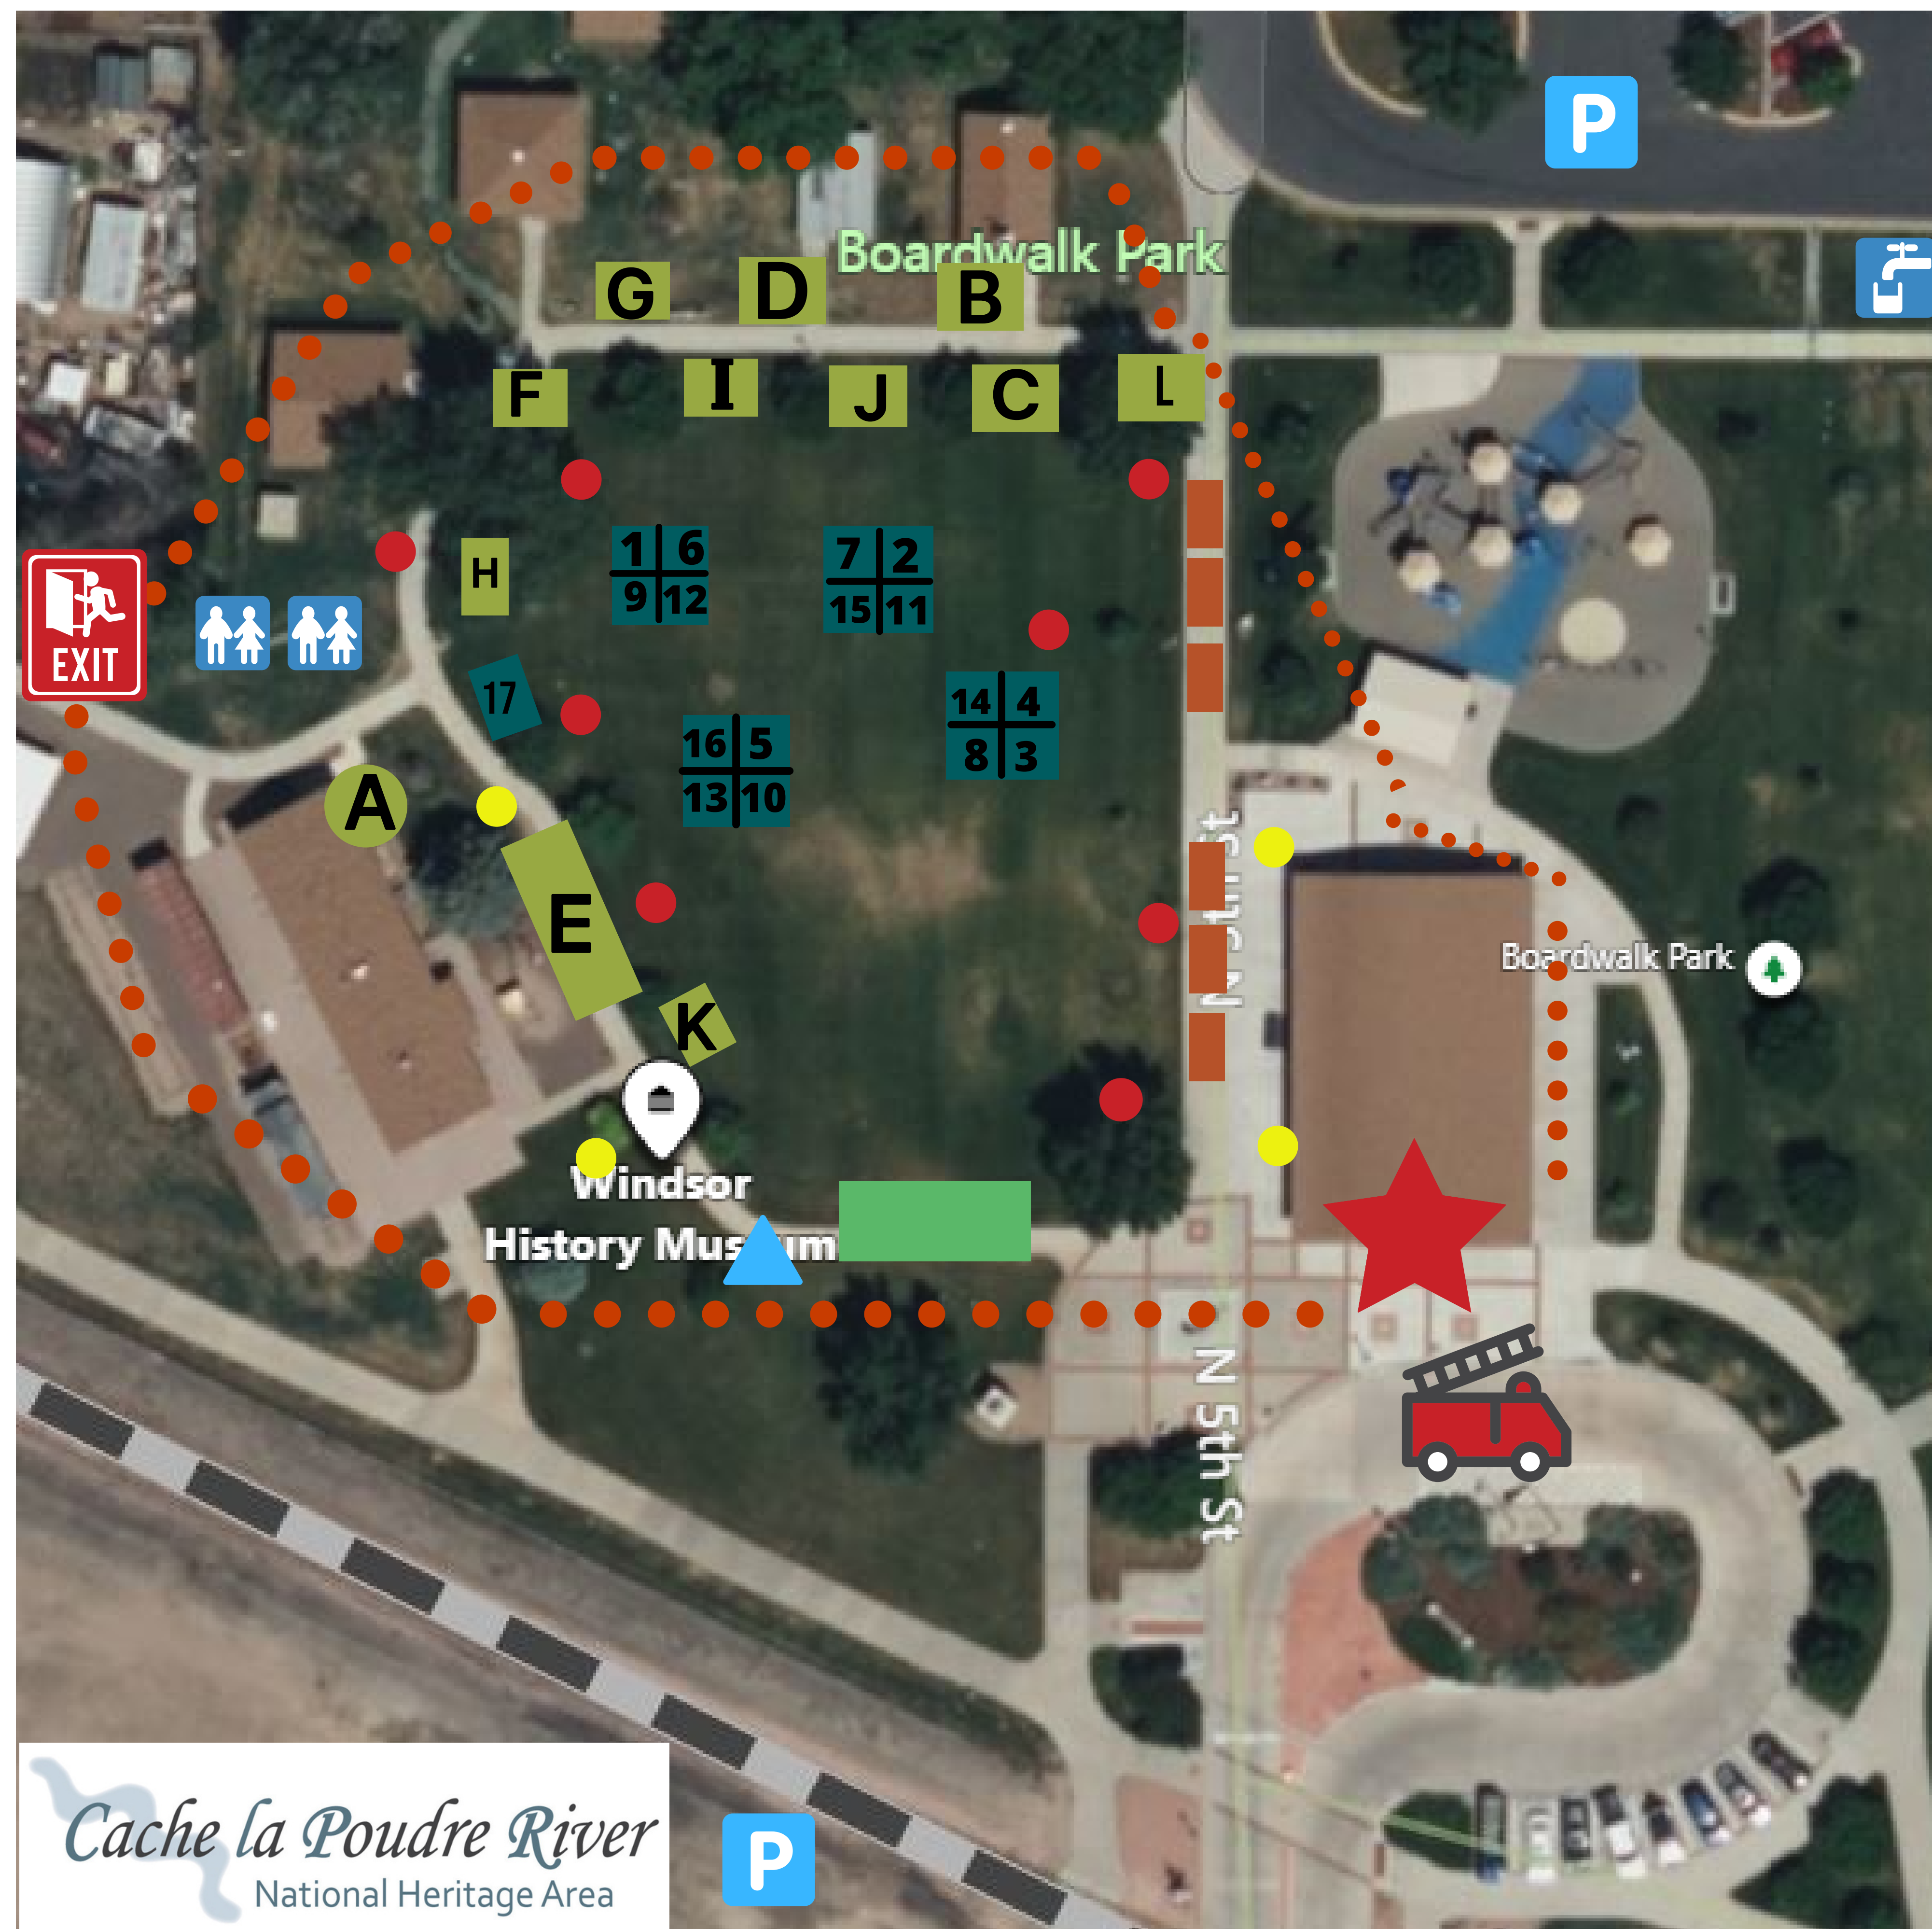

## BREWERS:

- 1.Climb Harder
- 2.G5
3. Green Earth
- 4.High Hops
- 5.Horse & Dragon
- 6.Knuckle Puck
- 7.Odell
8. Purpose
9. Mash Lab
- 10.Skybear
- 11.Snowbank
- 12.Sweetwater
13. TightKnit
- 14.Timnath
- 15.WeldWerks
- 16.Zwei
17. RMS

## ACTIVITIES:

- A. Storytelling
- B. Water 22
- C. Bird Conserv.
- D.CCWCD
- E. River Tunnel
- F.Rocky Mountain Raptors
- G. Weld 4H
- H. IHeart Photo booth
- . Ft.Co. Natural Area
- J. Greeley NA & Trails
- K. Stream Tracker & PRI
- L. Cycling w/o age

# EVENT MAP

-  Public Parking
-  Event Entrance/Exit & ID Check
-  Beverage Tent
-  Stage
-  Children's Village
-  Food Trucks
-  Hospitality tent
-  Trash Receptacle
-  Power (220 & 110)
-  Potable Water
-  Porta-Potties (6 total) & hand washing station